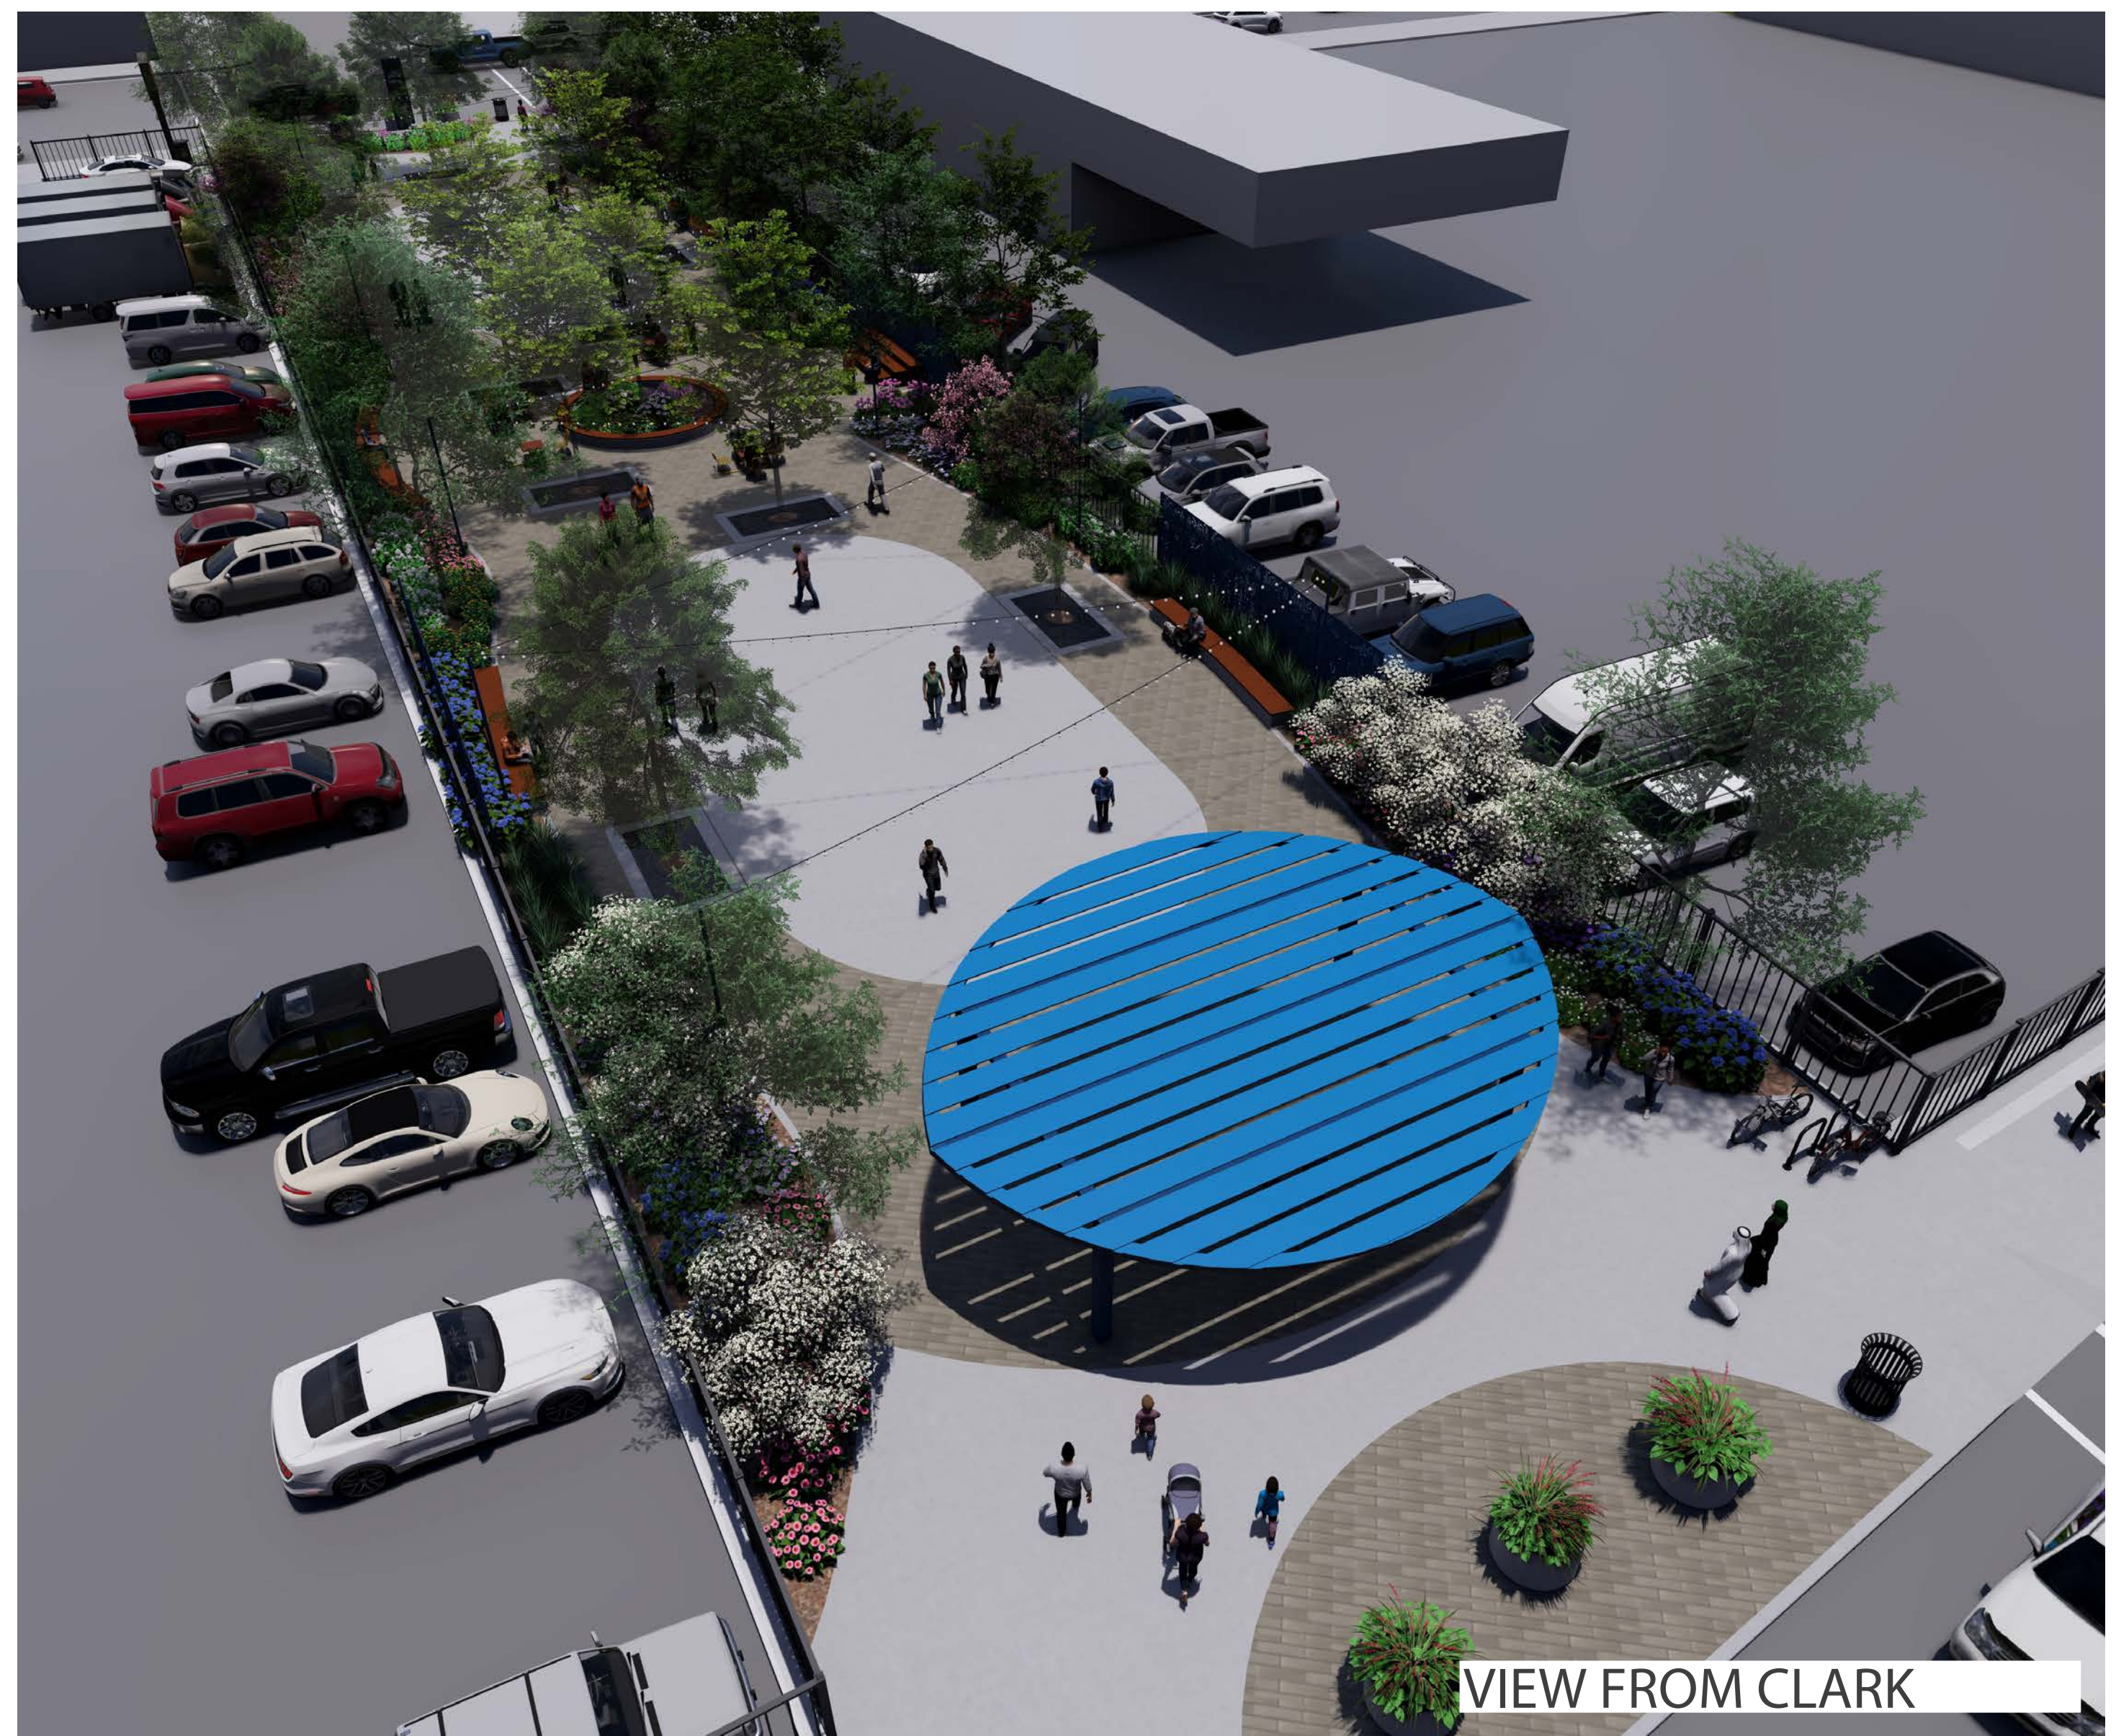

Community Identifiers

COLOR
PALETTE

PUNCHED METAL SHADE

WOOD STRAIGHT PERGOLA

ANDERSONVILLE IDENTIFIER

WOOD ARCHED PERGOLA

Concept A

VIEW FROM ASHLAND

VIEW FROM CLARK

OVERALL PLAN

Catalpa Avenue Improvements